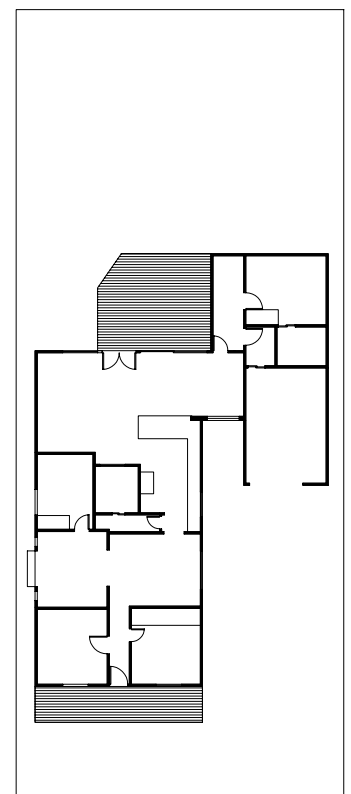

Floor Plan

MEREWETHER

Site Plan

92 Lamilton Rd
Broadmeadow NSW 2292
(02) 49509882

MAPCplans Powered by SiteMaster Building - POINT SHOOT DONE

Note All Plan dimensions are approximate and are used as a guide only